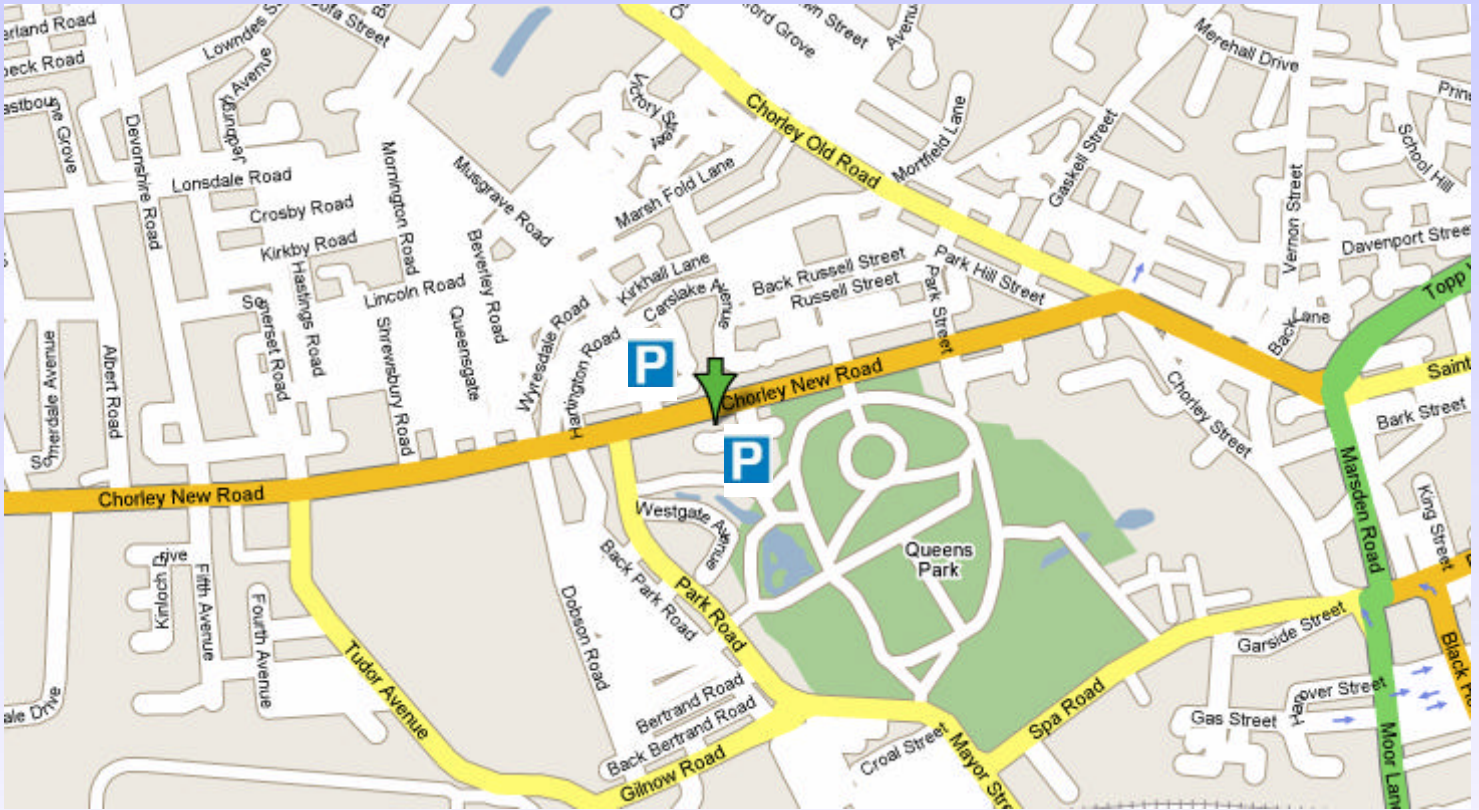

CLB Coopers – Bolton Office Directions

Laurel House, 173 Chorley New Road, Bolton, BL1 4QZ
Tel: 01204 551100, Fax: 01204 551101, Email: bolton@clbcoopers.co.uk

P Parking facilities are available in our car park located on Laurel Street, alternative parking is available on Chorley New Road

Directions from the North

- From the M60 join the M61
- Leave the M61 at Junction 6
- Straight across first roundabout
- Pass Reebok Stadium
- Straight through traffic lights
- Turn right at Beehive roundabout
- Straight down Chorley New Road
- Straight through first of traffic lights (Beaumont Road on your right)
- Straight through next set of traffic lights (Tudor Avenue on your right)
- Pass Bolton School on your right
- Take second turning on your right Laurel Street

Directions from the South

- From the M60 join the M61 signposted M6 North, Preston, Wigan, Bolton
- Keep in righthand lanes (signposted Bolton A666)
- **Warning: Speed cameras along the A666**
- At end of A666 turn left at Gordon's Garage on to Topp Way following signs for Preston A673
- Follow straight through to the next set of traffic lights keeping in middle lane
- Road bears to the right but keep to inside lane
- Follow straight up to next set of traffic lights, road forks, take left fork on to Chorley New Road
- Straight on pass the park
- Take next left into Laurel Street